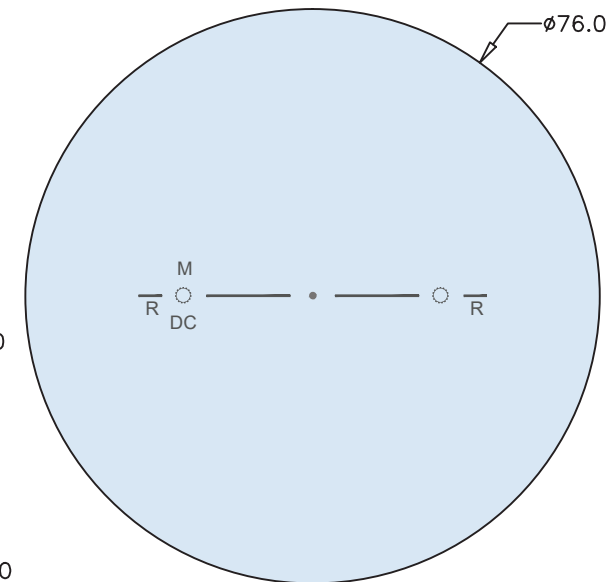

Centration Chart

Endless Single Vision

PLEASE NOTE:

This chart will not work as a measurement tool unless printed at exactly 1 to 1 scale. Be sure that your print options are set to page scaling: none. DO NOT select "fit to printable area".

1 cm

DEFAULT PERSONALIZATION PARAMETERS

Wrap	Panto	Vertex
5°	8°	14 mm

ENGRAVING INDEX

M = Material DC = Design Code

Product	Design Code
Endless Single Vision	EL

Endless Single Vision lenses are open format designs, compatible with any spherical lens blank. Drop = 0 mm. Contact your laboratory for more information.