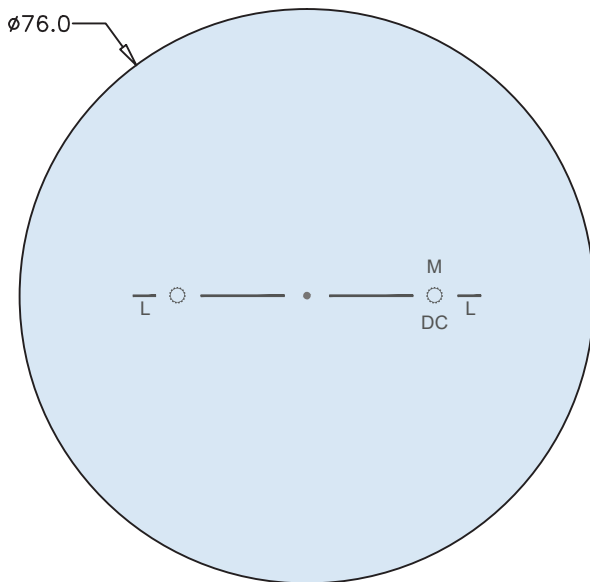

Centration Chart

Endless Single Vision

PLEASE NOTE:

This chart will not work as a measurement tool unless printed at exactly 1 to 1 scale. Be sure that your print options are set to page scaling: none. DO NOT select "fit to printable area".

1 cm

DEFAULT PERSONALIZATION PARAMETERS

Wrap	Panto	Vertex
5°	8°	14 mm

ENGRAVING INDEX

M = Material DC = Design Code

Product	Design Code
Endless Single Vision	EL

Endless Single Vision lenses are open format designs, compatible with any spherical lens blank. Drop = 0 mm. Contact your laboratory for more information.