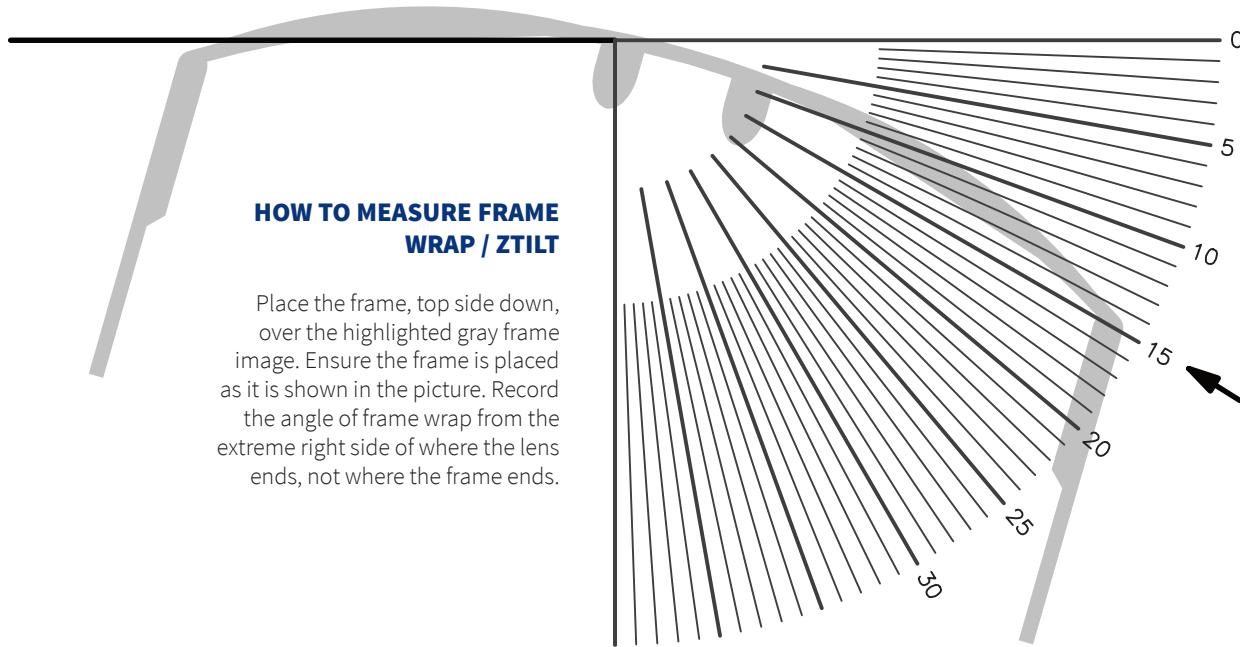

Centration Chart

Endless Single Vision

PLEASE NOTE:

This chart will not work as a measurement tool unless printed at exactly 1 to 1 scale. Be sure that your print options are set to page scaling: none. DO NOT select "fit to printable area".

1 cm

DEFAULT PERSONALIZATION PARAMETERS

Wrap	Panto	Vertex
5°	8°	14 mm

ENGRAVING INDEX

M = Material DC = Design Code

Product	Design Code
Endless Single Vision	EL

Endless Single Vision lenses are open format designs, compatible with any spherical lens blank. Drop = 0 mm. Contact your laboratory for more information.