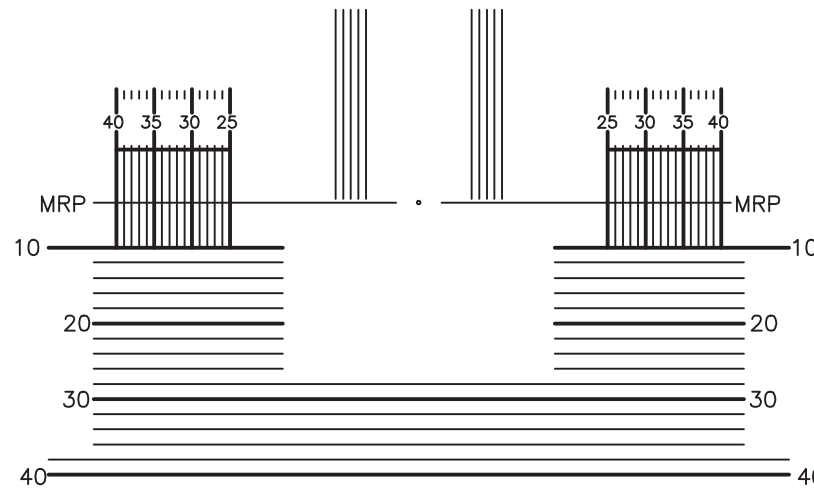

Centration Chart

Endless Single Vision

PLEASE NOTE:

This chart will not work as a measurement tool unless printed at exactly 1 to 1 scale. Be sure that your print options are set to page scaling: none. DO NOT select "fit to printable area".

1 cm

DEFAULT PERSONALIZATION PARAMETERS

Wrap	Panto	Vertex
5°	8°	14 mm

ENGRAVING INDEX

M = Material DC = Design Code

Product	Design Code
Endless Single Vision	EL

Endless Single Vision lenses are open format designs, compatible with any spherical lens blank. Drop = 0 mm. Contact your laboratory for more information.